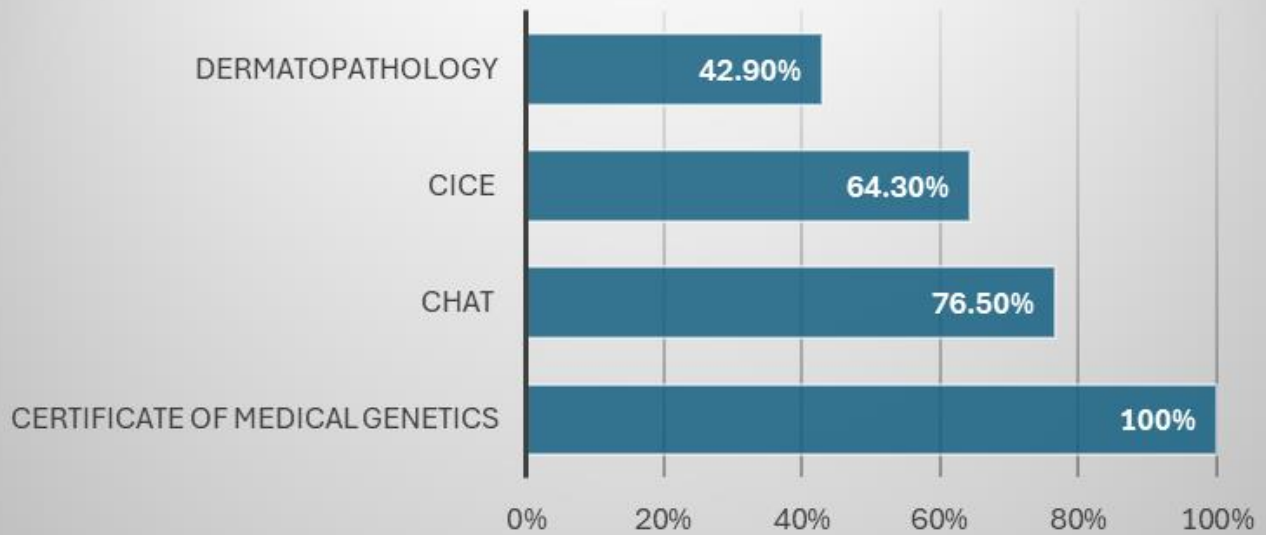

Overall Certificate & Diplomas Pass Rate

Examinations Department

The Royal College of Pathologists

June 2026